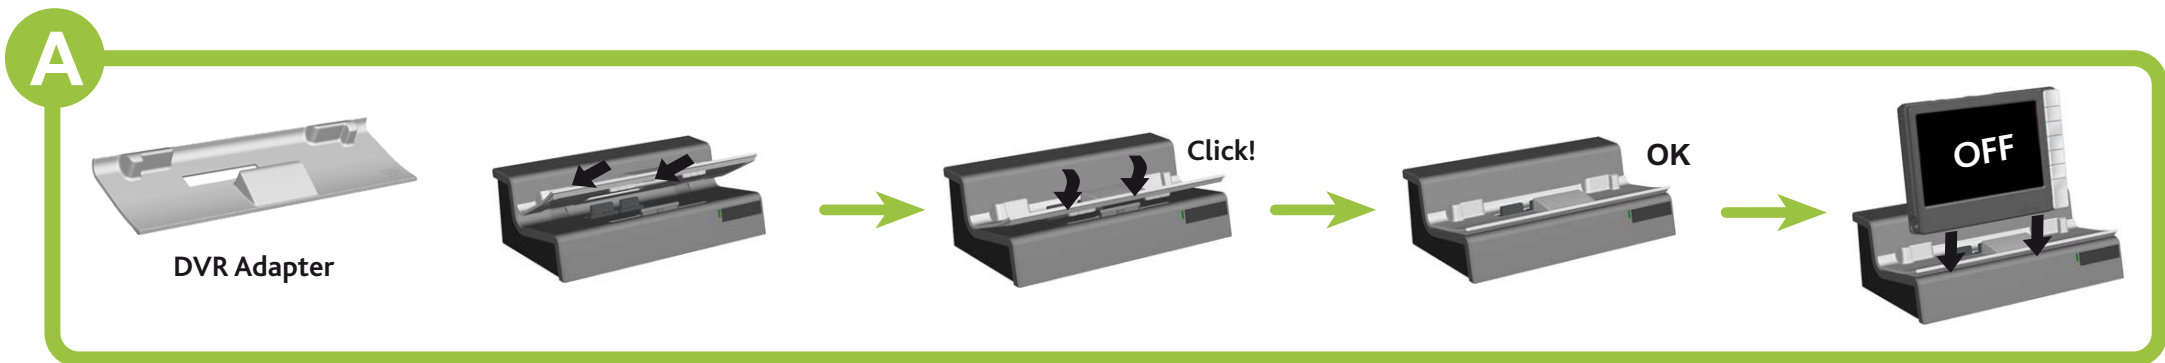

DVR Station Connection Guide (EUROPE)

DVR Station Connection Guide (North America)

* If either your tuner or TV does not have S-video connections, use two standard RCA video cables (---) instead of the S-video cables. In this case, set the TV Connection 4 to Composite.