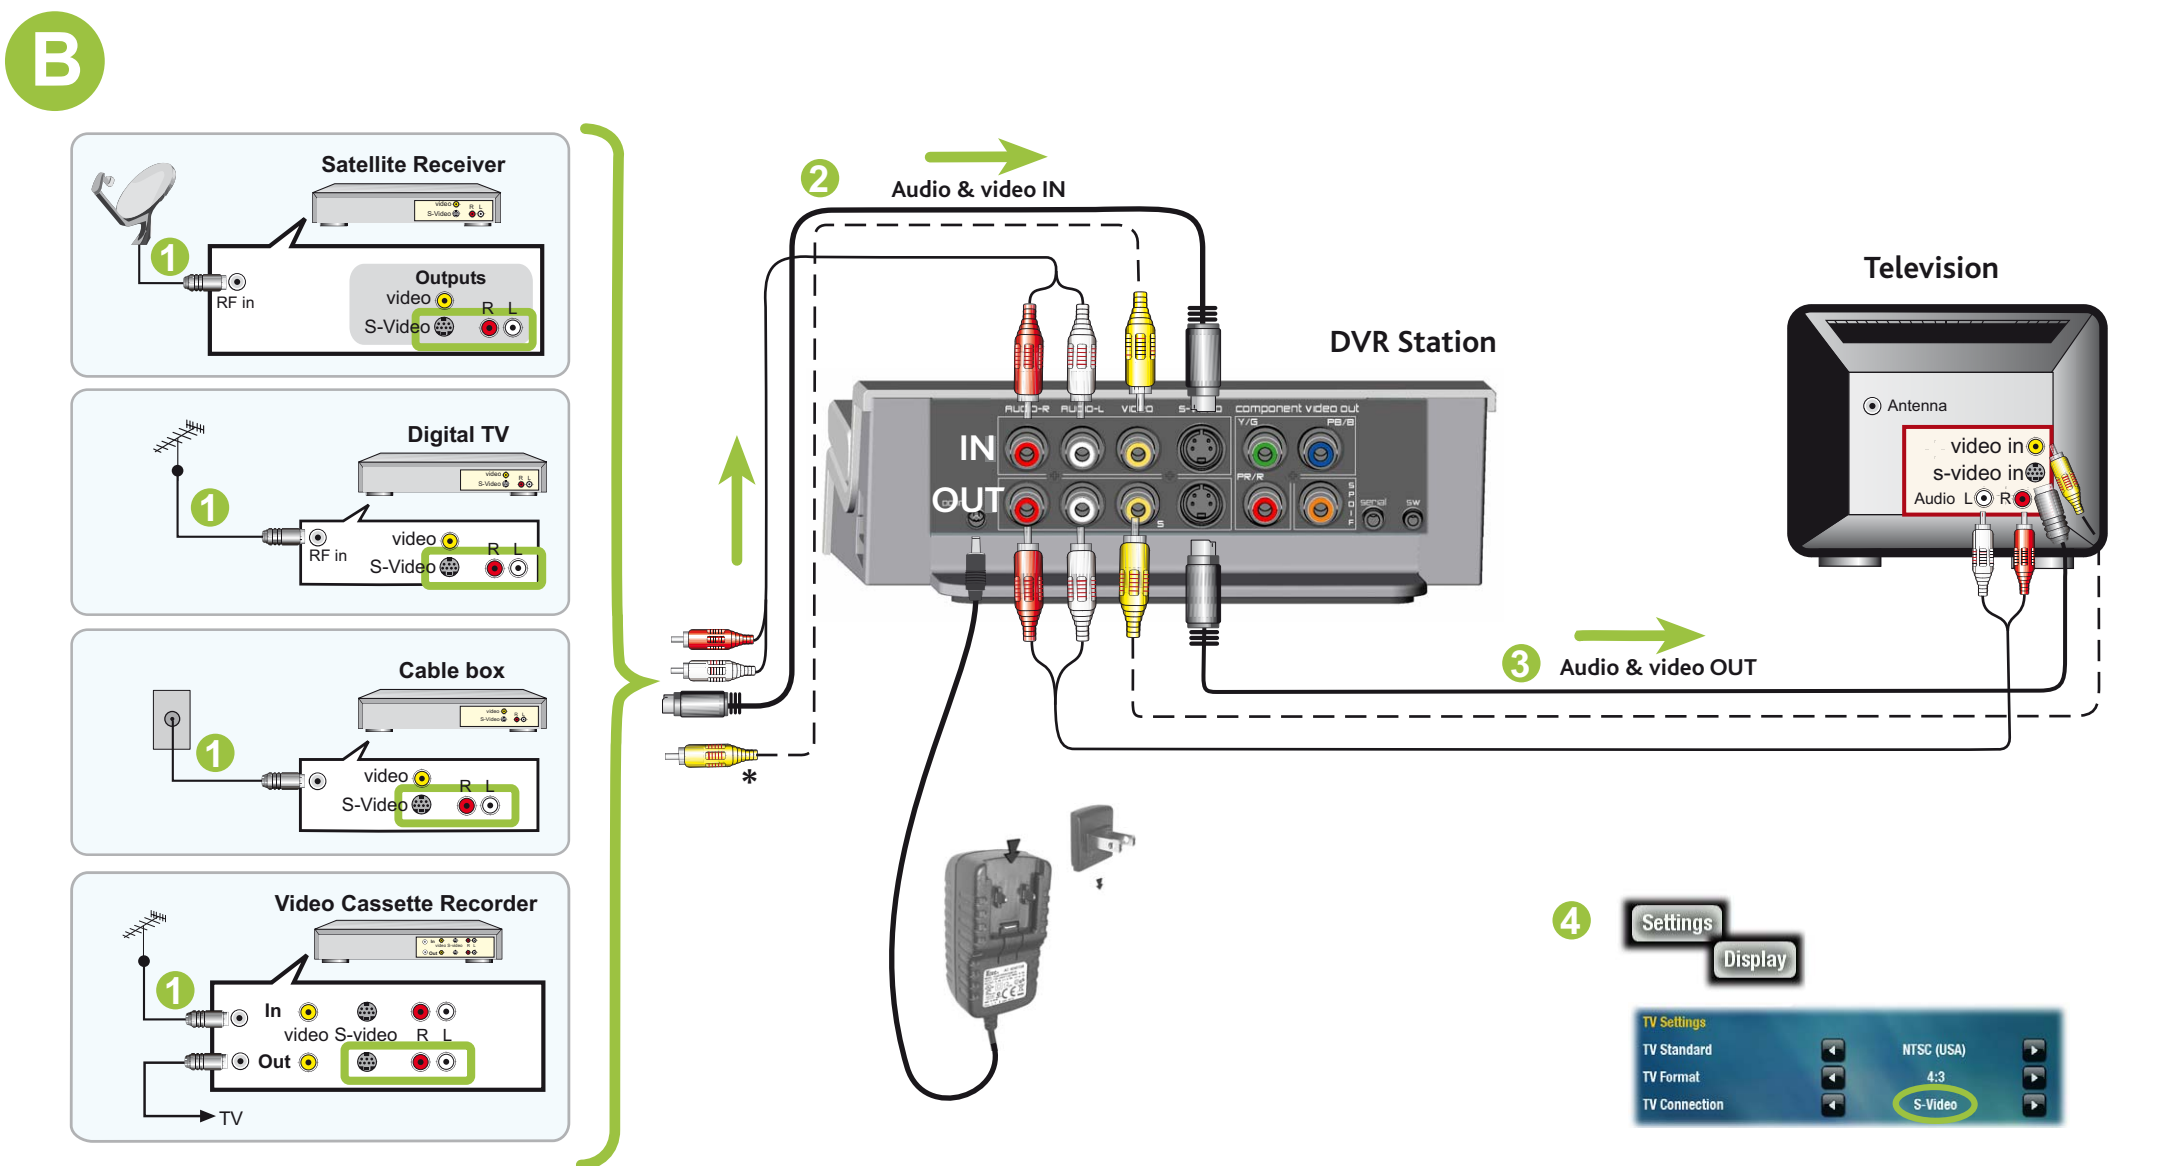

DVR Station Connection Guide (EUROPE)

DVR Station Connection Guide (North America)

* If either your tuner or TV does not have S-video connections, use two standard RCA video cables (---) instead of the S-video cables. In this case, set the TV Connection 4 to Composite.