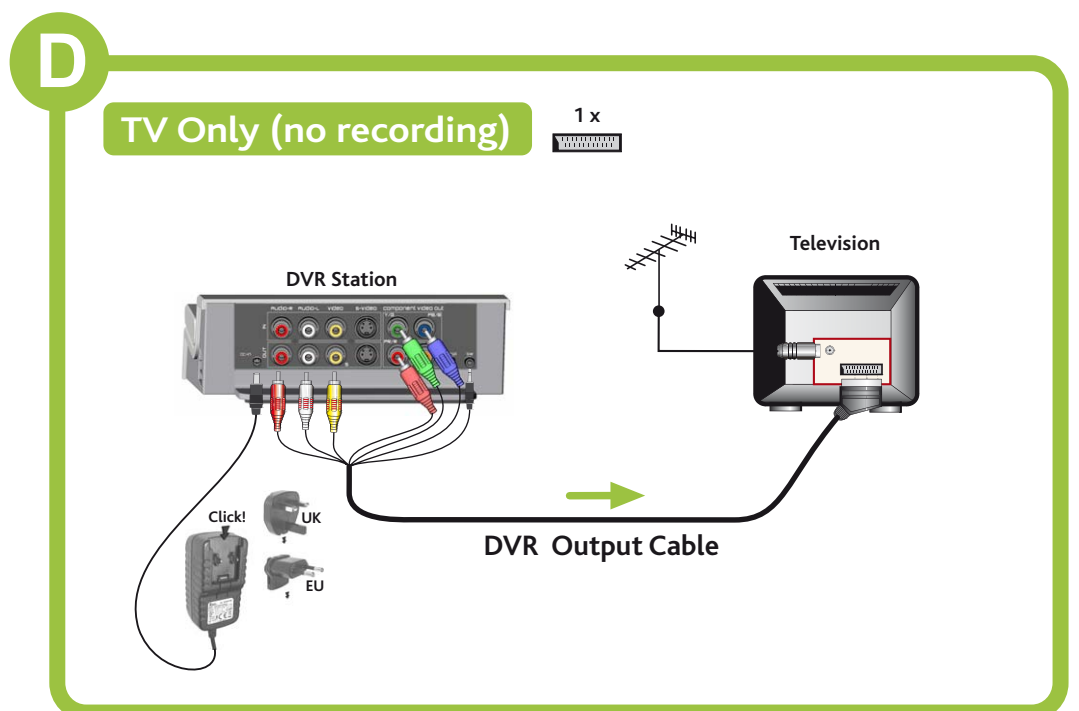

DVR Station Connection Guide (EUROPE)

DVR Station Connection Guide (North America)

* If either your tuner or TV does not have S-video connections, use two standard RCA video cables (---) instead of the S-video cables. In this case, set the TV Connection 4 to Composite.