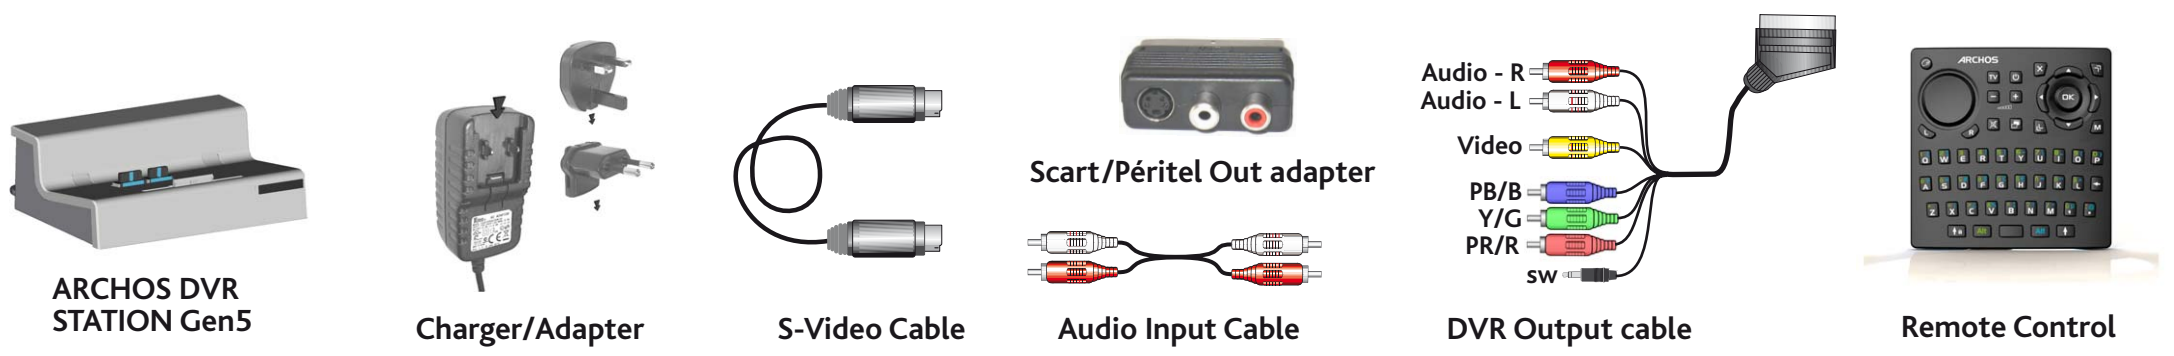

DVR Station Connection Guide (EUROPE)

DVR Station Connection Guide (North America)

* If either your tuner or TV does not have S-video connections, use two standard RCA video cables (---) instead of the S-video cables. In this case, set the TV Connection 4 to Composite.