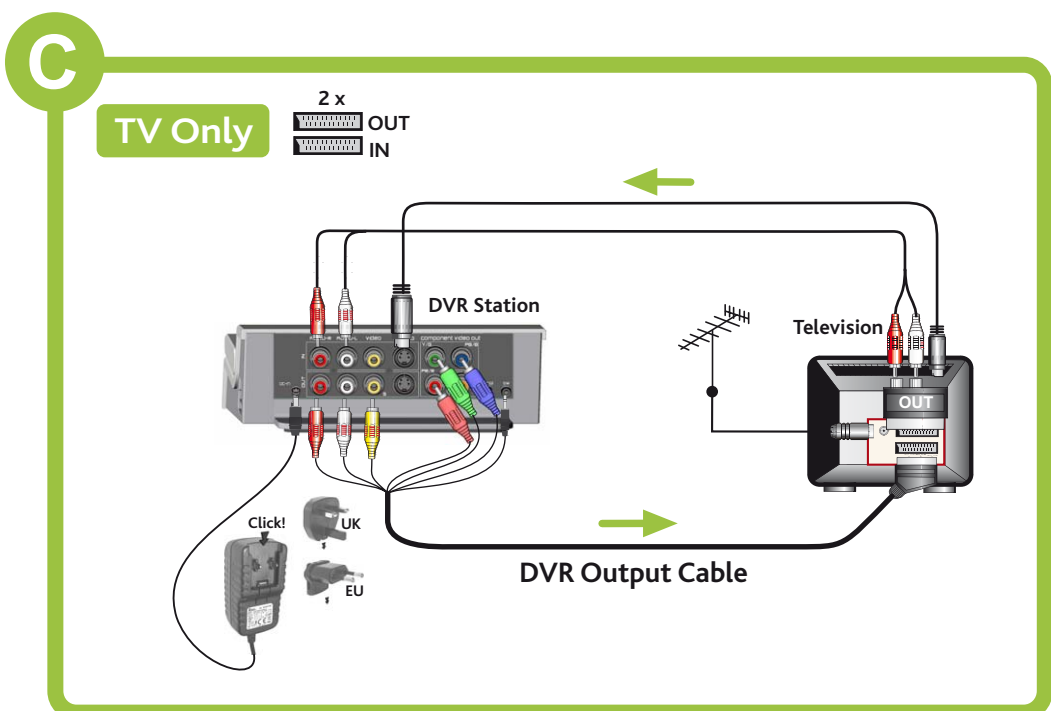

DVR Station Connection Guide (EUROPE)

DVR Station Connection Guide (North America)

* If either your tuner or TV does not have S-video connections, use two standard RCA video cables (---) instead of the S-video cables. In this case, set the TV Connection 4 to Composite.