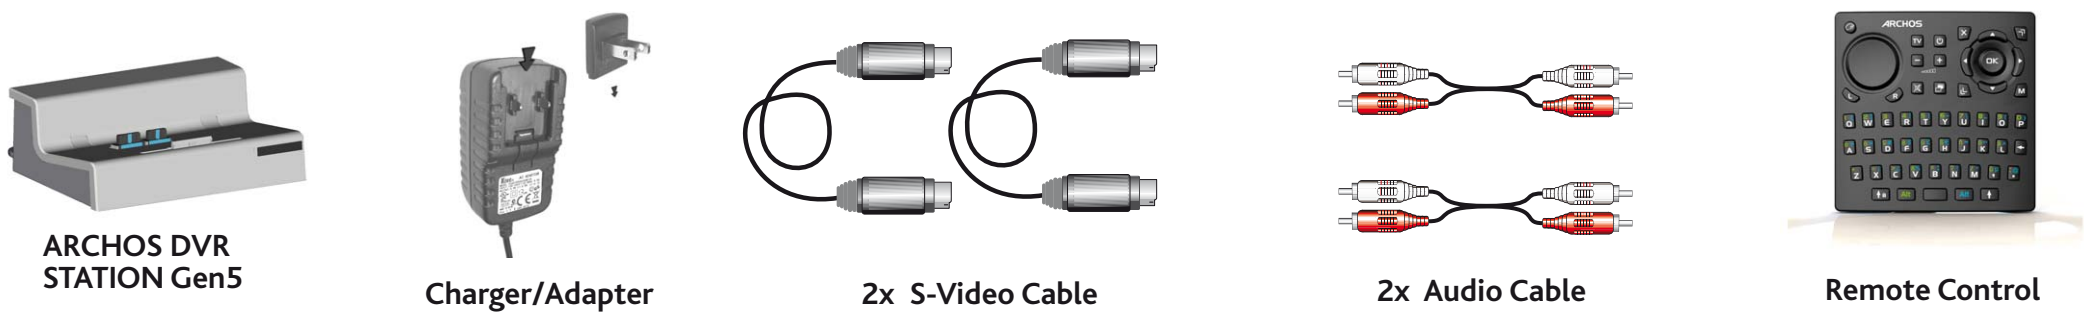

DVR Station Connection Guide (EUROPE)

DVR Station Connection Guide (North America)

* If either your tuner or TV does not have S-video connections, use two standard RCA video cables (---) instead of the S-video cables. In this case, set the TV Connection 4 to Composite.