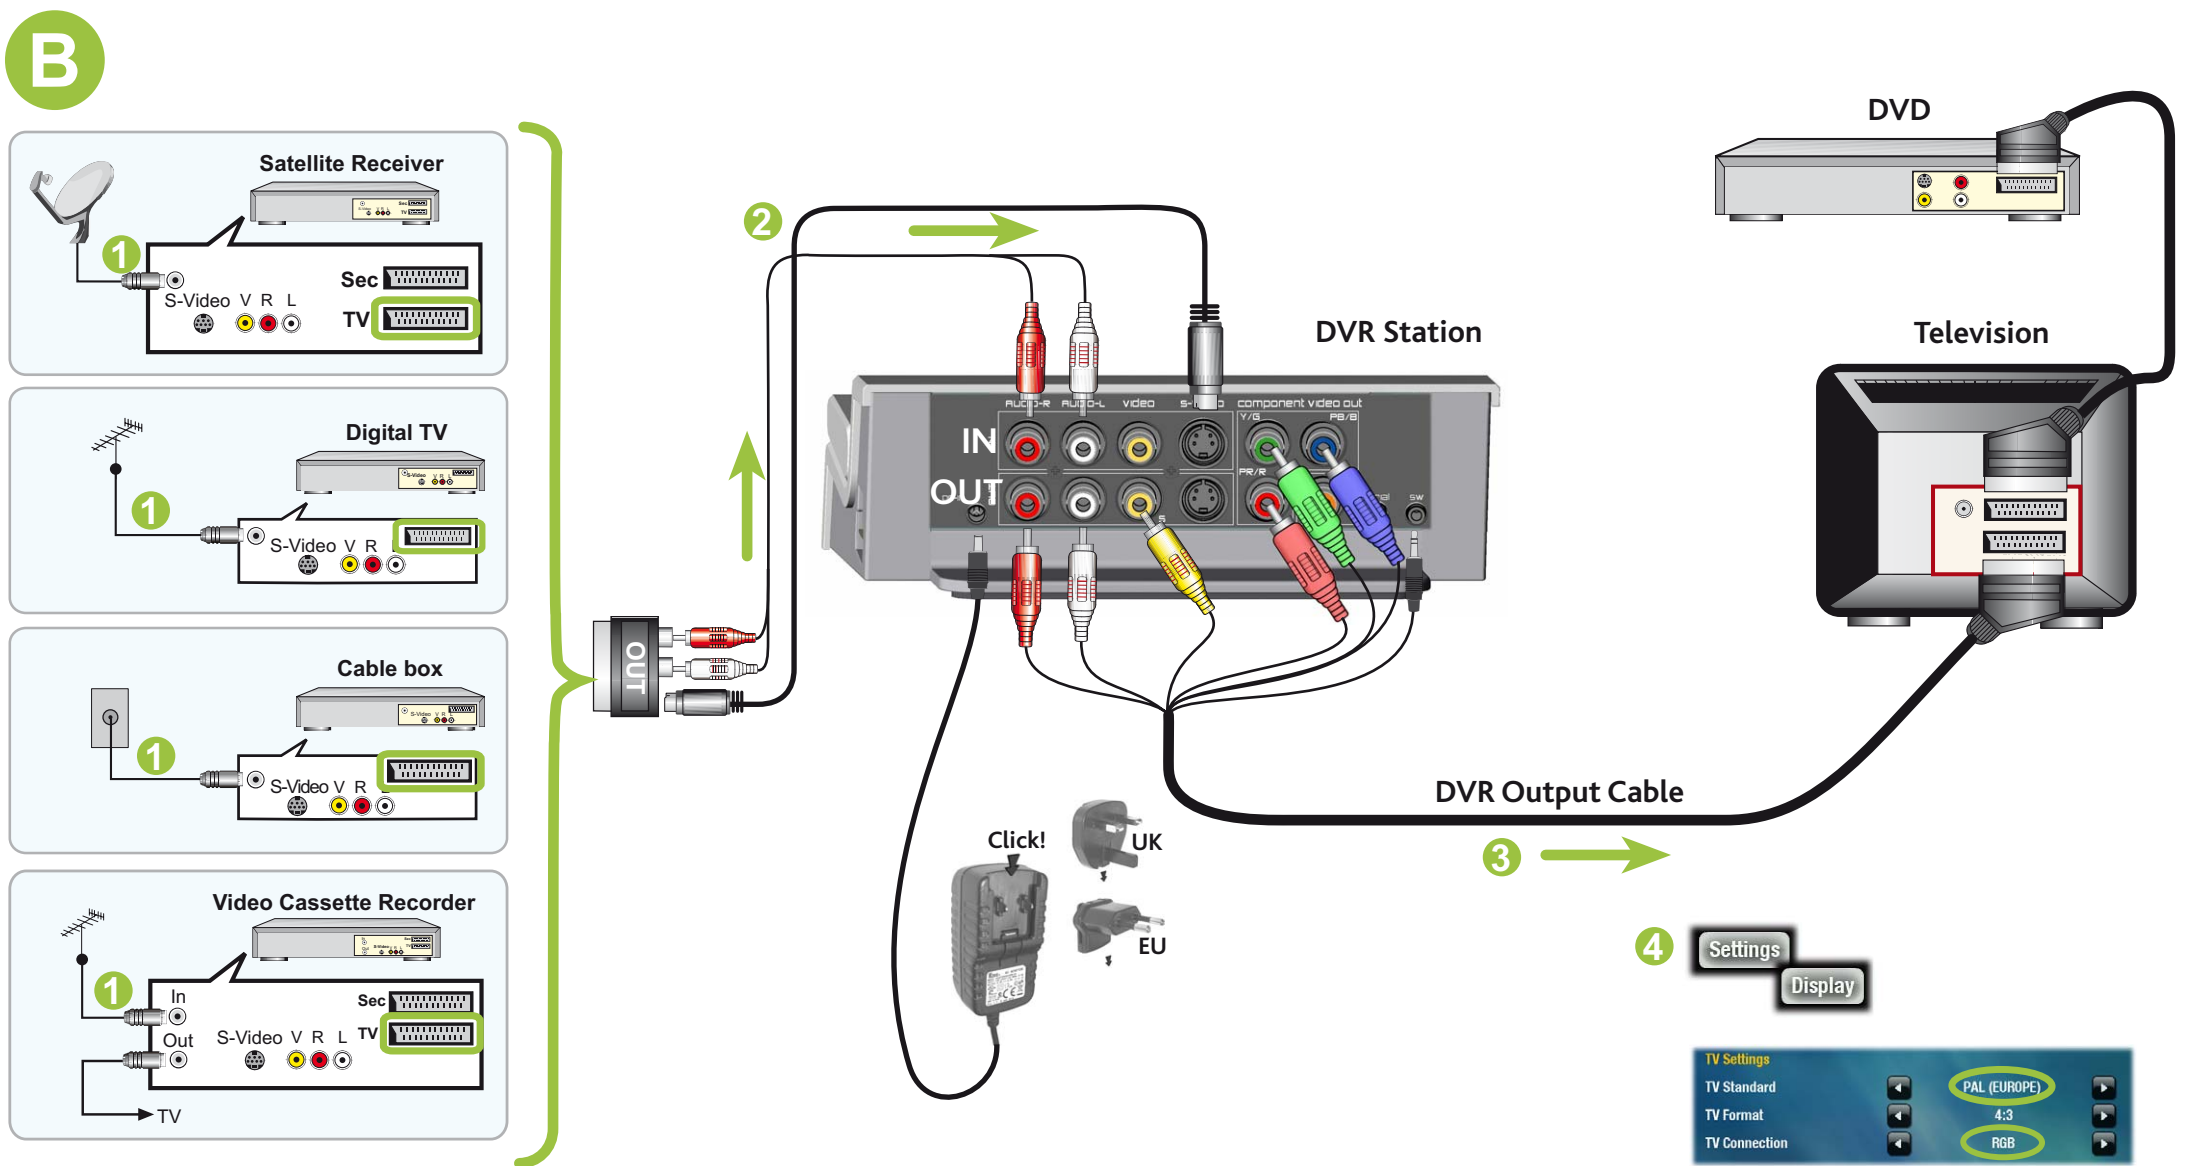

DVR Station Connection Guide (EUROPE)

DVR Station Connection Guide (North America)

* If either your tuner or TV does not have S-video connections, use two standard RCA video cables (---) instead of the S-video cables. In this case, set the TV Connection 4 to Composite.